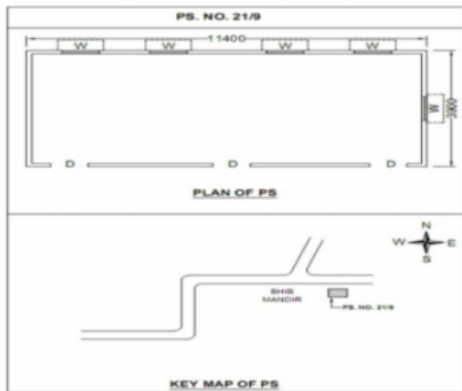

Nazri Naksha

Google Map View

Polling Station Building Front View

Polling Station Front View

Cad View

Key MAP View