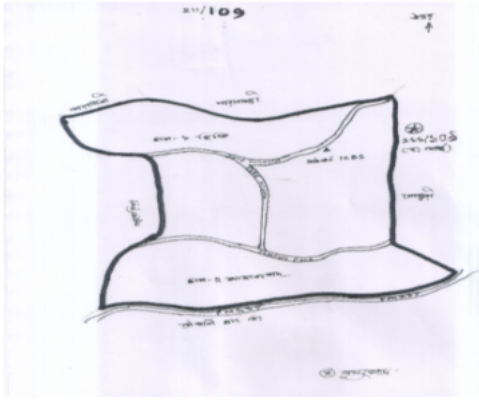

Nazri Naksha

Google Map View