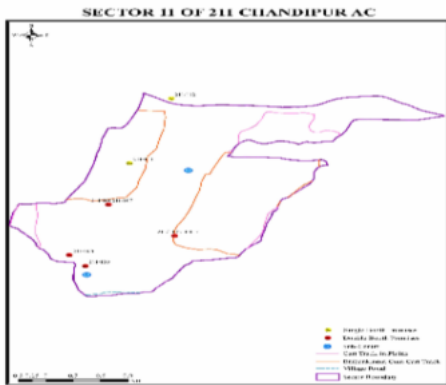

Nazri Naksha

Google Map View

Polling Station Building Front View

Polling Station Front View

Cad View

Key MAP View