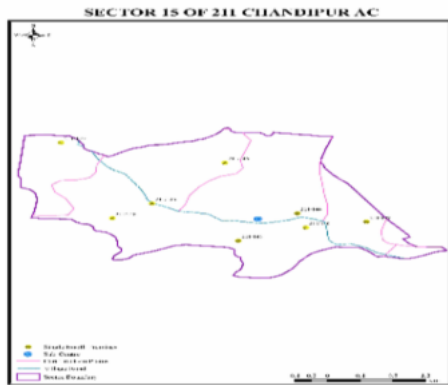

Nazri Naksha

Google Map View

Polling Station Building Front View

Polling Station Front View

Cad View

Key MAP View