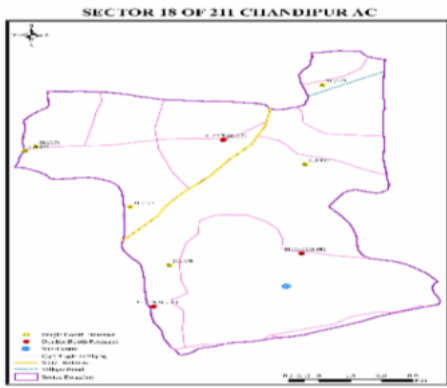

Nazri Naksha

Google Map View

Polling Station Building Front View

Polling Station Front View

Cad View

Key MAP View