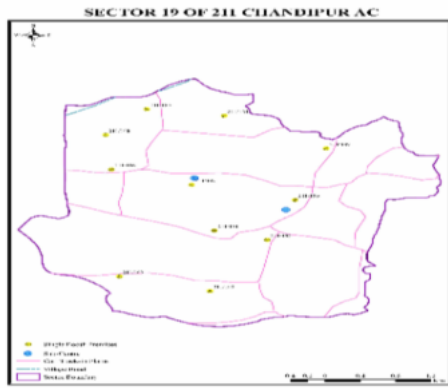

Nazri Naksha

Google Map View

Polling Station Building Front View

Polling Station Front View

Cad View

Key MAP View