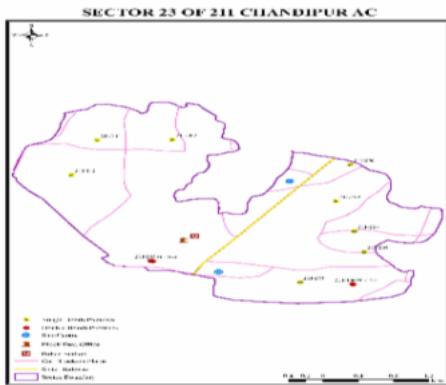

Nazri Naksha

Google Map View

Polling Station Building Front View

Polling Station Front View

Cad View

Key MAP View