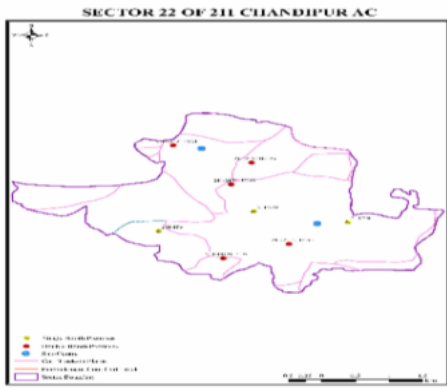

Nazri Naksha

Google Map View

Polling Station Building Front View

Polling Station Front View

Cad View

Key MAP View