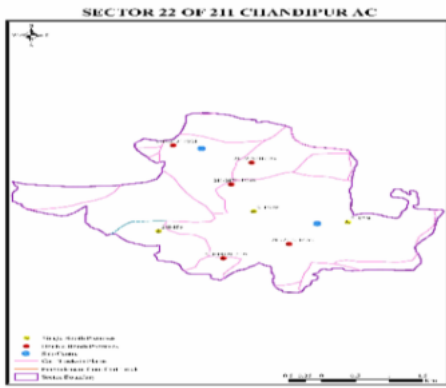

Nazri Naksha

Google Map View

Polling Station Building Front View

Polling Station Front View

Cad View

Key MAP View