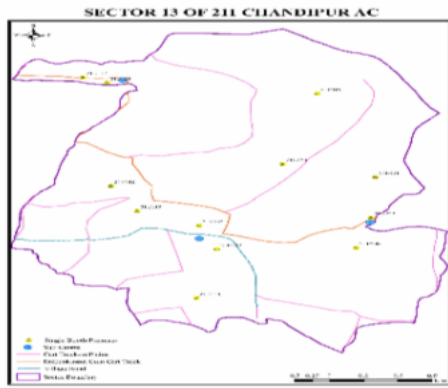

Nazri Naksha

Google Map View

Polling Station Building Front View

Polling Station Front View

Cad View

Key MAP View