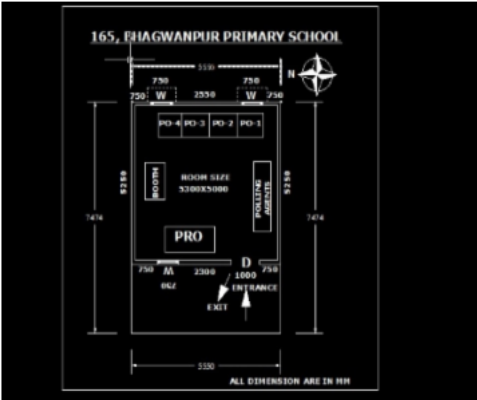

Nazri Naksha

Google Map View

Polling Station Building Front View

Polling Station Front View

Cad View

Key MAP View