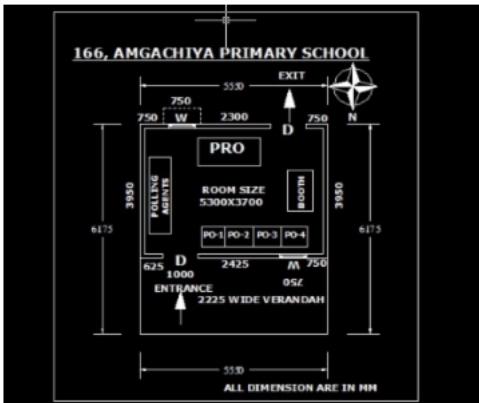

Nazri Naksha

Google Map View

Polling Station Building Front View

Polling Station Front View

Cad View

Key MAP View