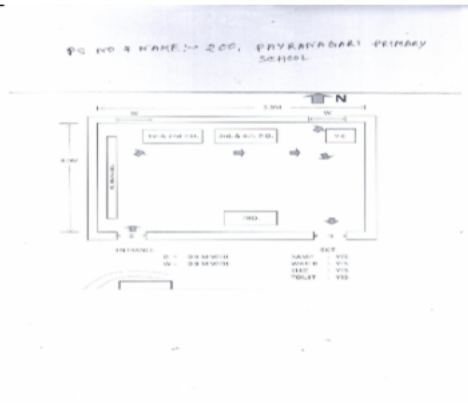

Nazri Naksha

Google Map View

Polling Station Building Front View

Polling Station Front View

Cad View

Key MAP View