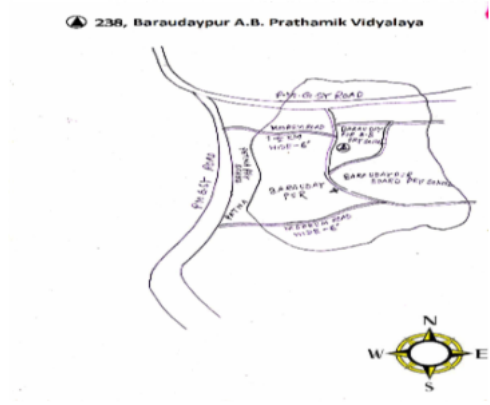

Nazri Naksha

Google Map View