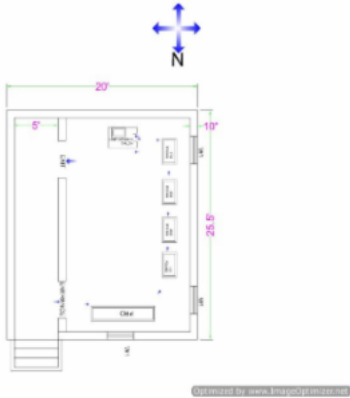

Nazri Naksha

Google Map View

Polling Station Building Front View

Polling Station Front View

Cad View

Key MAP View