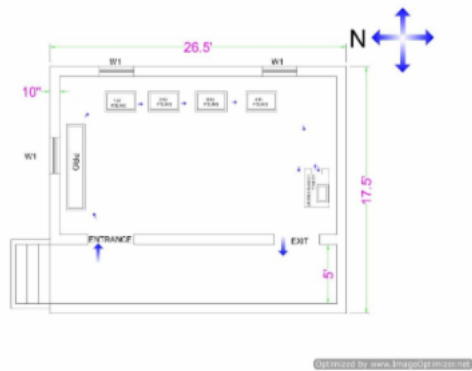

Nazri Naksha

Google Map View

Polling Station Building Front View

Polling Station Front View

Cad View

Key MAP View