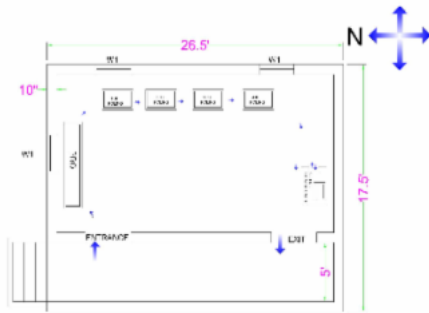

Nazri Naksha

Google Map View

Polling Station Building Front View

Polling Station Front View

Cad View

Key MAP View