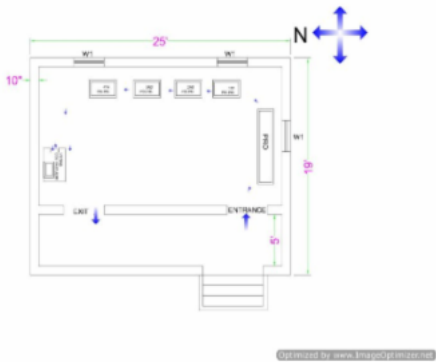

Google Map View

Cad View