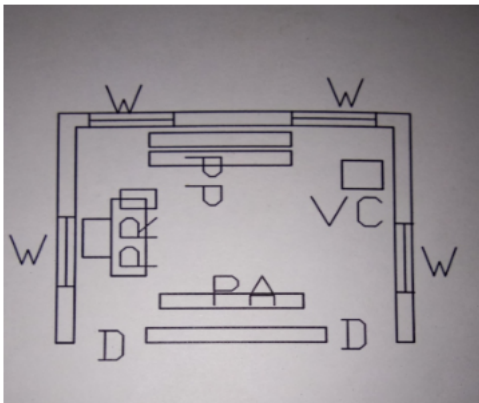

Nazri Naksha

Google Map View

Polling Station Building Front View

Polling Station Front View

Cad View

Key MAP View