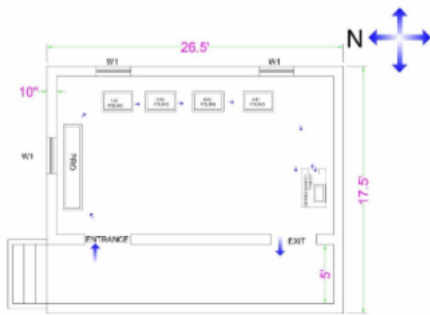

Nazri Naksha

Google Map View

Polling Station Building Front View

Polling Station Front View

Cad View

Key MAP View