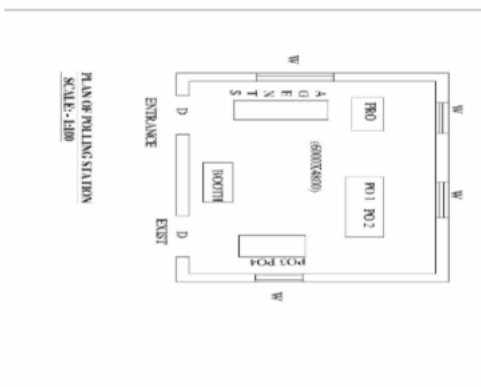

Nazri Naksha

Google Map View

Polling Station Building Front View

Polling Station Front View

Cad View

Key MAP View