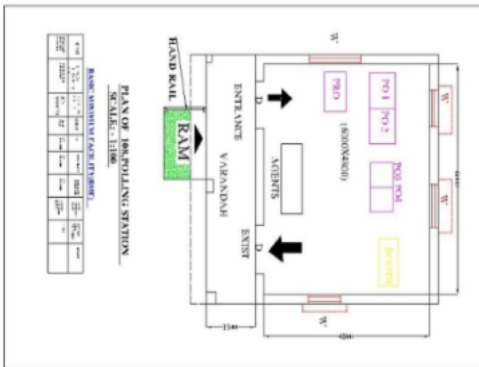

Nazri Naksha

Google Map View

Polling Station Building Front View

Polling Station Front View

Cad View

Key MAP View