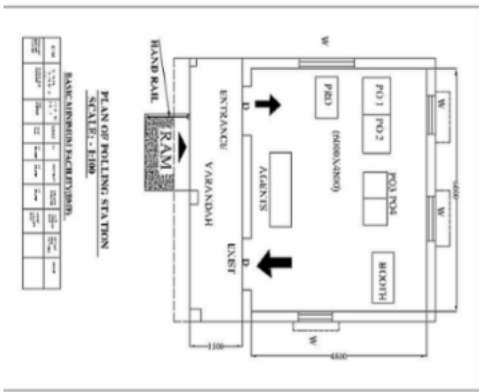

Nazri Naksha

Google Map View

Polling Station Building Front View

Polling Station Front View

Cad View

Key MAP View