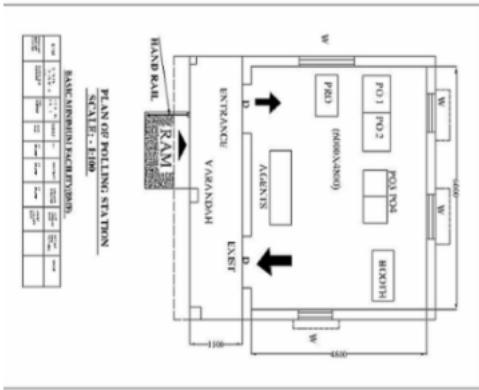

Nazri Naksha

Google Map View

Polling Station Building Front View

Polling Station Front View

Cad View

Key MAP View