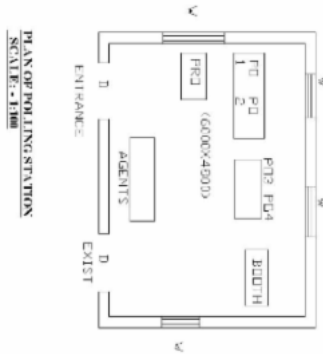

Nazri Naksha

Google Map View

Polling Station Building Front View

Polling Station Front View

Cad View

Key MAP View