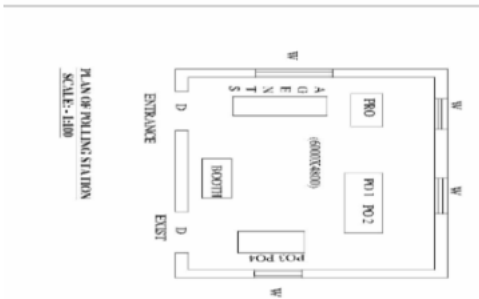

Nazri Naksha

Google Map View

Polling Station Building Front View

Polling Station Front View

Cad View

Key MAP View