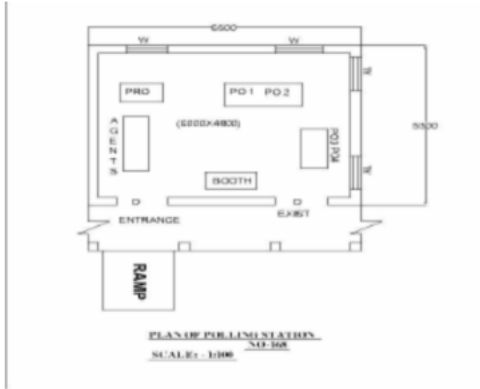

Nazri Naksha

Google Map View

Polling Station Building Front View

Polling Station Front View

Cad View

Key MAP View