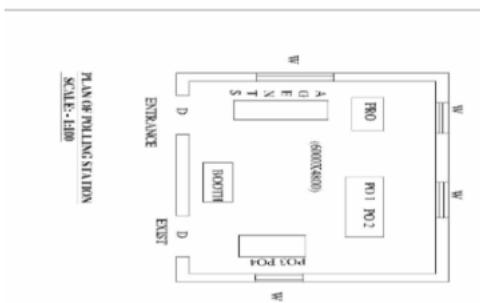

Nazri Naksha

Google Map View

Polling Station Building Front View

Polling Station Front View

Cad View

Key MAP View