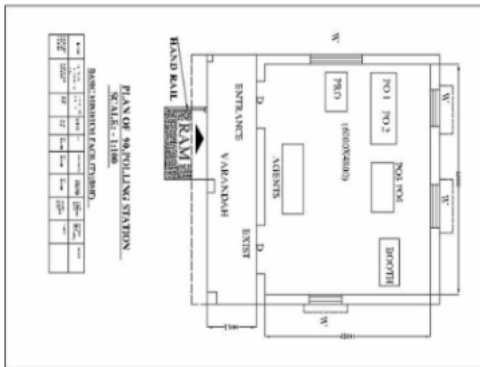

Nazri Naksha

Google Map View

Polling Station Building Front View

Polling Station Front View

Cad View

Key MAP View