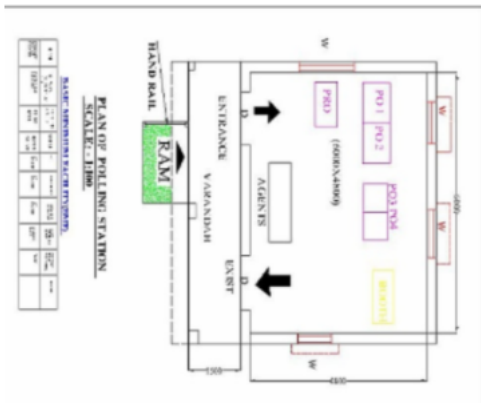

Nazri Naksha

Google Map View

Polling Station Building Front View

Polling Station Front View

Cad View

Key MAP View