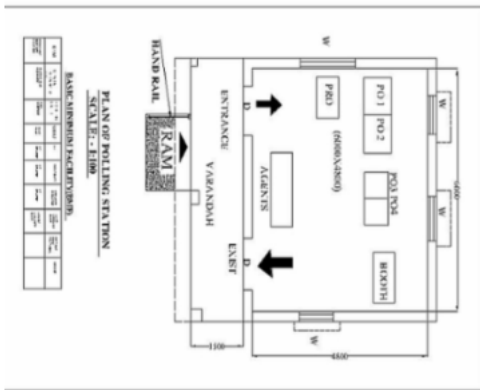

Nazri Naksha

Google Map View

Polling Station Building Front View

Polling Station Front View

Cad View

Key MAP View