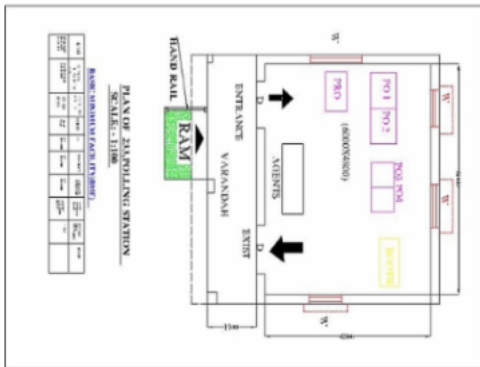

Nazri Naksha

Google Map View

Polling Station Building Front View

Polling Station Front View

Cad View

Key MAP View