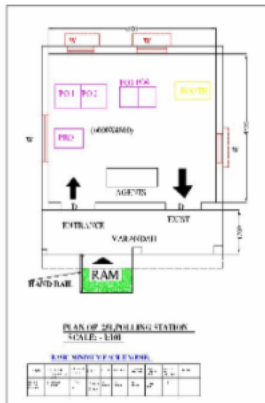

Nazri Naksha

Google Map View

Polling Station Building Front View

Polling Station Front View

Cad View

Key MAP View