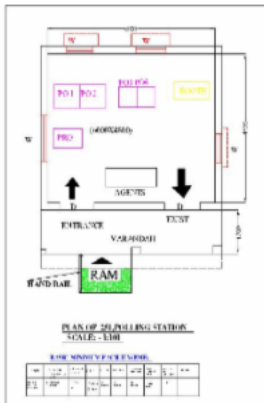

Nazri Naksha

Google Map View

Polling Station Building Front View

Polling Station Front View

Cad View

Key MAP View