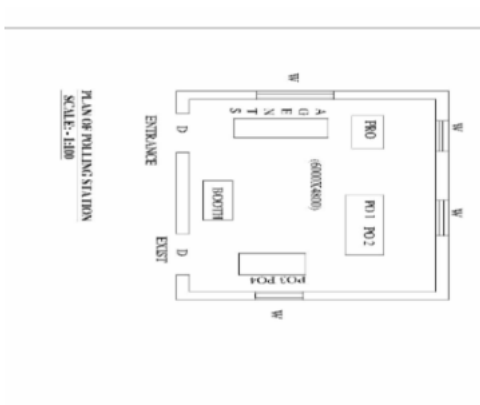

Nazri Naksha

Google Map View

Polling Station Building Front View

Polling Station Front View

Cad View

Key MAP View