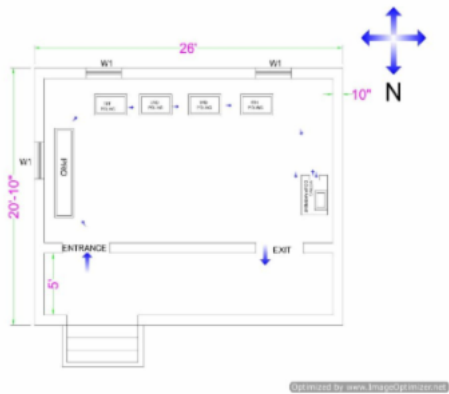

Nazri Naksha

Google Map View

Polling Station Building Front View

Polling Station Front View

Cad View

Key MAP View