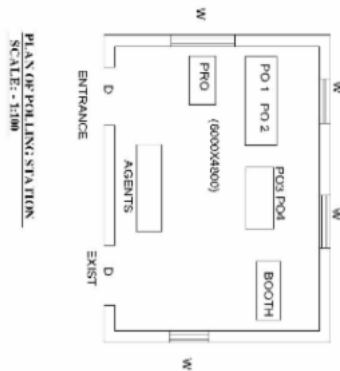

Nazri Naksha

Google Map View

Polling Station Building Front View

Polling Station Front View

Cad View

Key MAP View