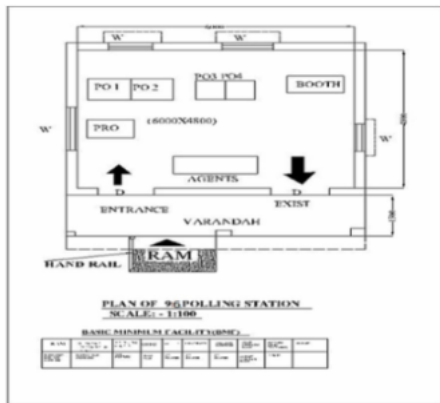

Nazri Naksha

Google Map View

Polling Station Building Front View

Polling Station Front View

Cad View

Key MAP View