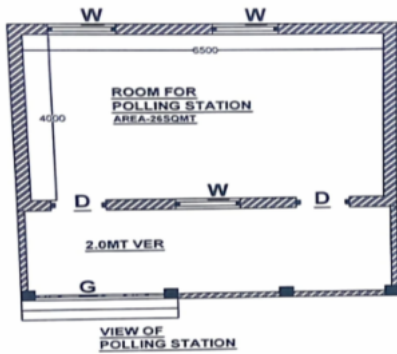

Nazri Naksha

Google Map View

Polling Station Building Front View

Polling Station Front View

Cad View

Key MAP View