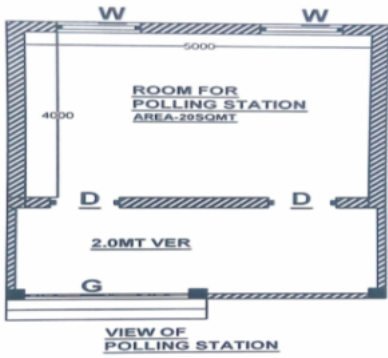

Nazri Naksha

Google Map View

Polling Station Building Front View

Polling Station Front View

Cad View

Key MAP View