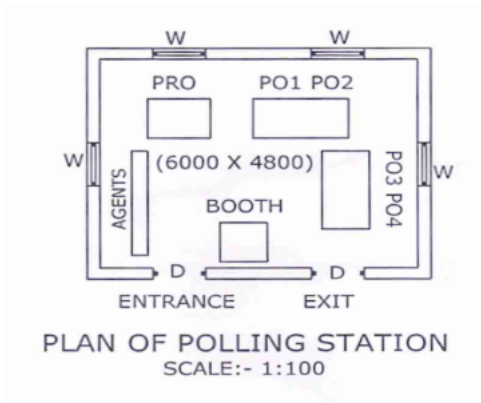

Nazri Naksha

Google Map View

Polling Station Building Front View

Polling Station Front View

Cad View

Key MAP View