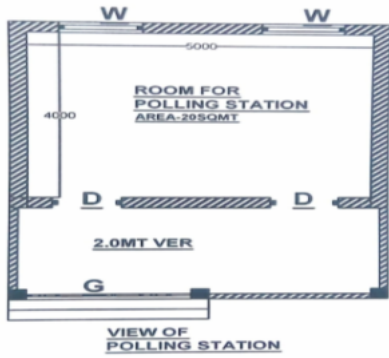

Nazri Naksha

Google Map View

Polling Station Building Front View

Polling Station Front View

Cad View

Key MAP View