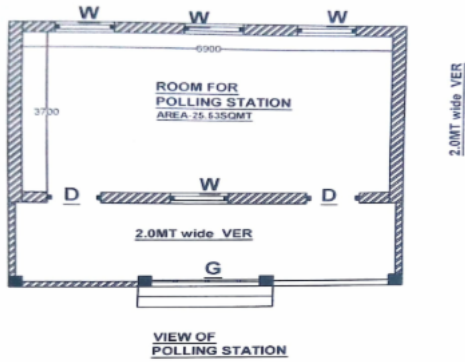

Nazri Naksha

Google Map View

Polling Station Building Front View

Polling Station Front View

Cad View

Key MAP View