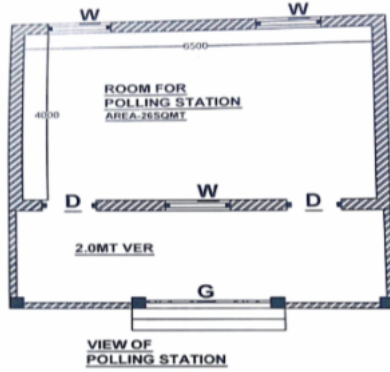

Nazri Naksha

Google Map View

Polling Station Building Front View

Polling Station Front View

Cad View

Key MAP View