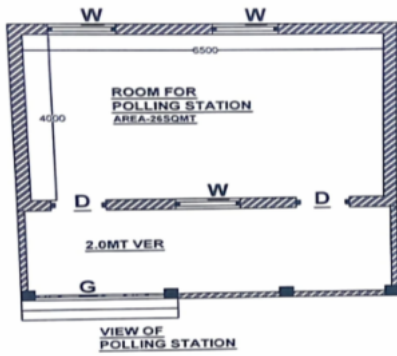

Nazri Naksha

Google Map View

Polling Station Building Front View

Polling Station Front View

Cad View

Key MAP View