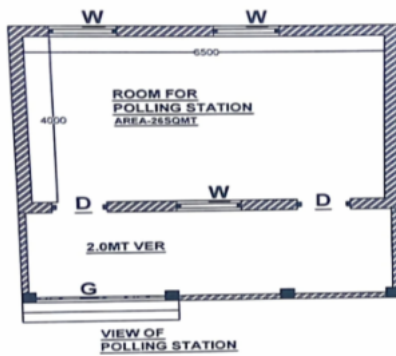

Nazri Naksha

Google Map View

Polling Station Building Front View

Polling Station Front View

Cad View

Key MAP View