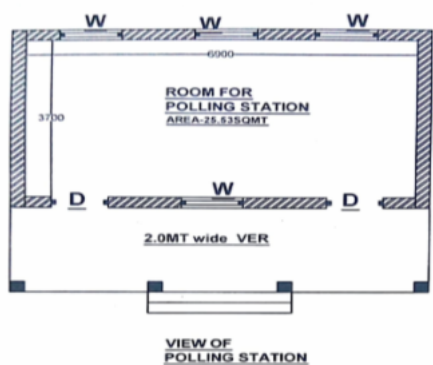

Nazri Naksha

Google Map View

Polling Station Building Front View

Polling Station Front View

Cad View

Key MAP View