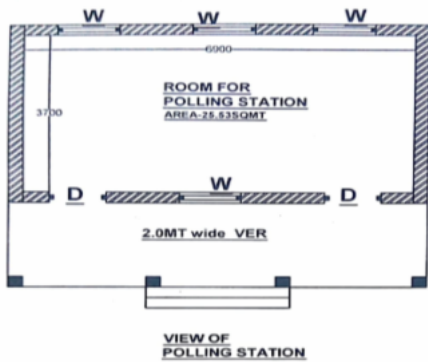

Nazri Naksha

Google Map View

Polling Station Building Front View

Polling Station Front View

Cad View

Key MAP View