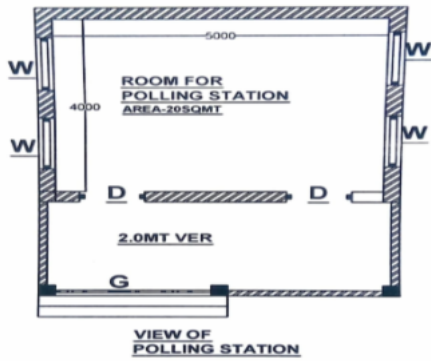

Nazri Naksha

Google Map View

Polling Station Building Front View

Polling Station Front View

Cad View

Key MAP View