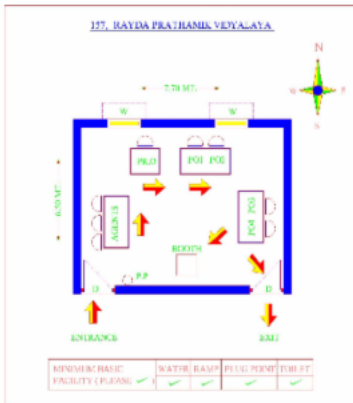

Nazri Naksha

Google Map View

Polling Station Building Front View

Polling Station Front View

Cad View

Key MAP View